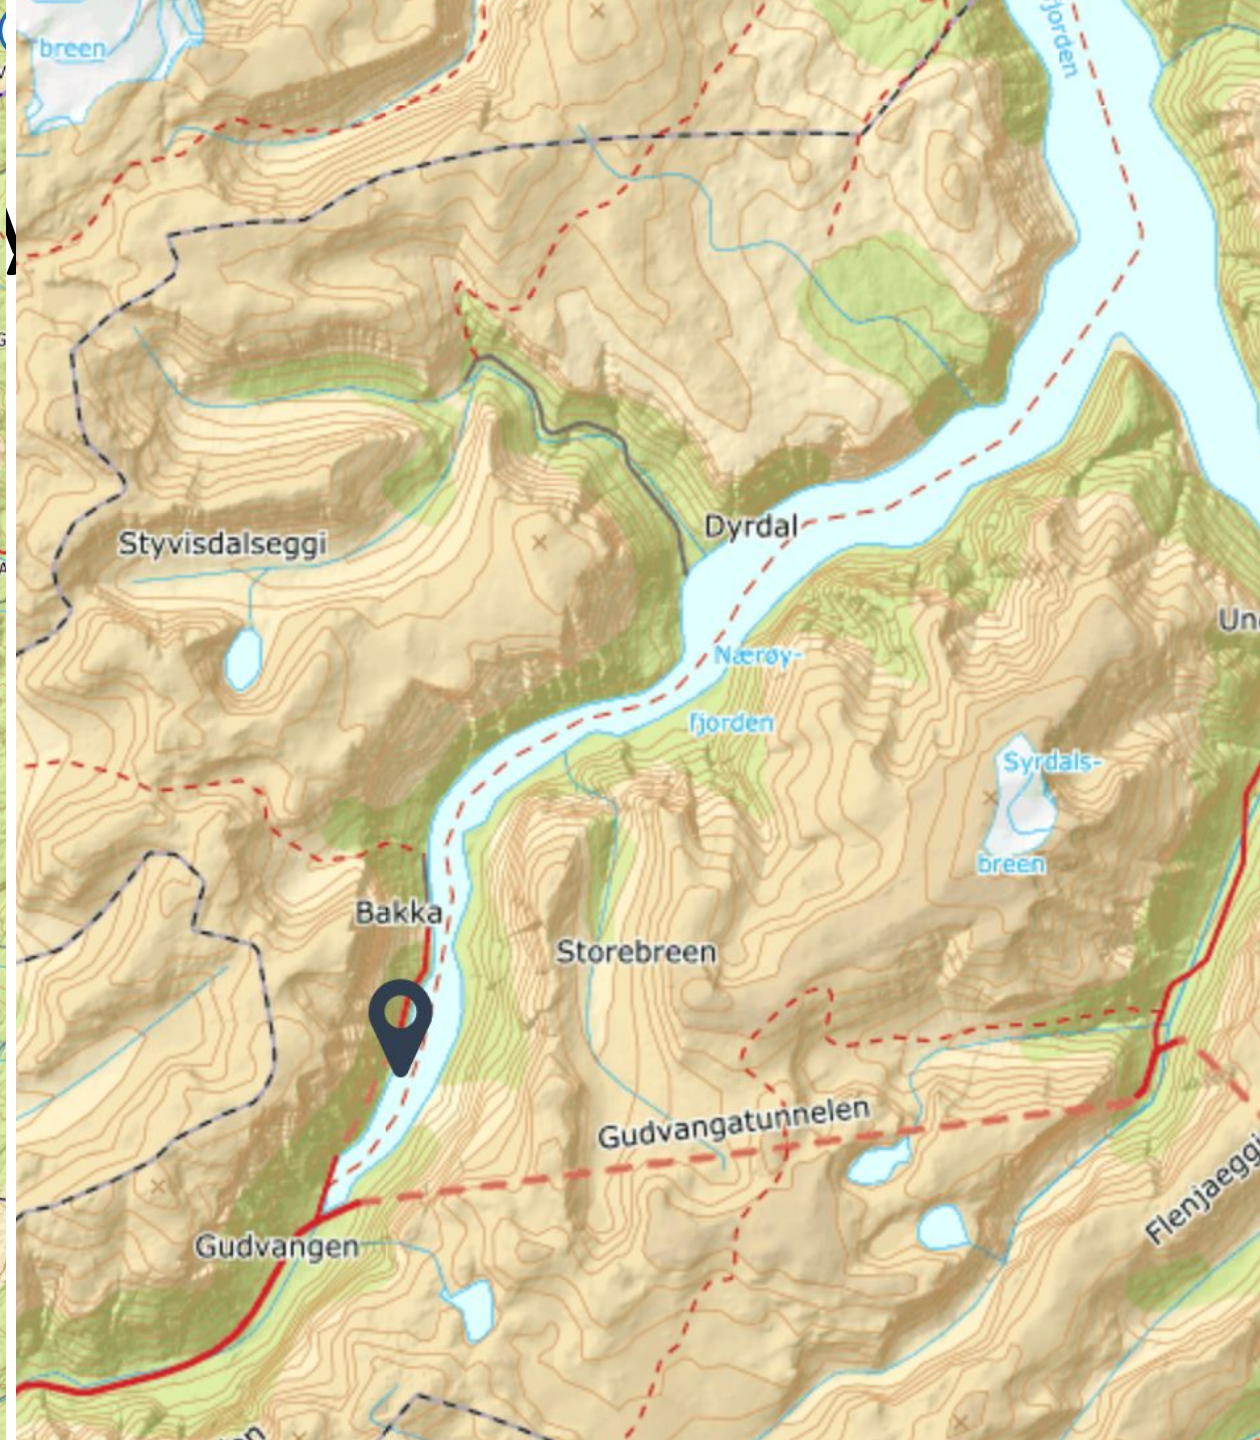

Norwegian Lake District

An aerial photograph of a vast, flat, rocky landscape, likely a glacial moraine. The terrain is composed of large, smooth, greyish-brown rock slabs with visible striations and cracks. Sparse green vegetation is scattered across the surface. In the lower right quadrant, a small group of people and bicycles is visible, providing a sense of scale to the immense landscape. A black rectangular box is overlaid on the center of the image, containing white text.