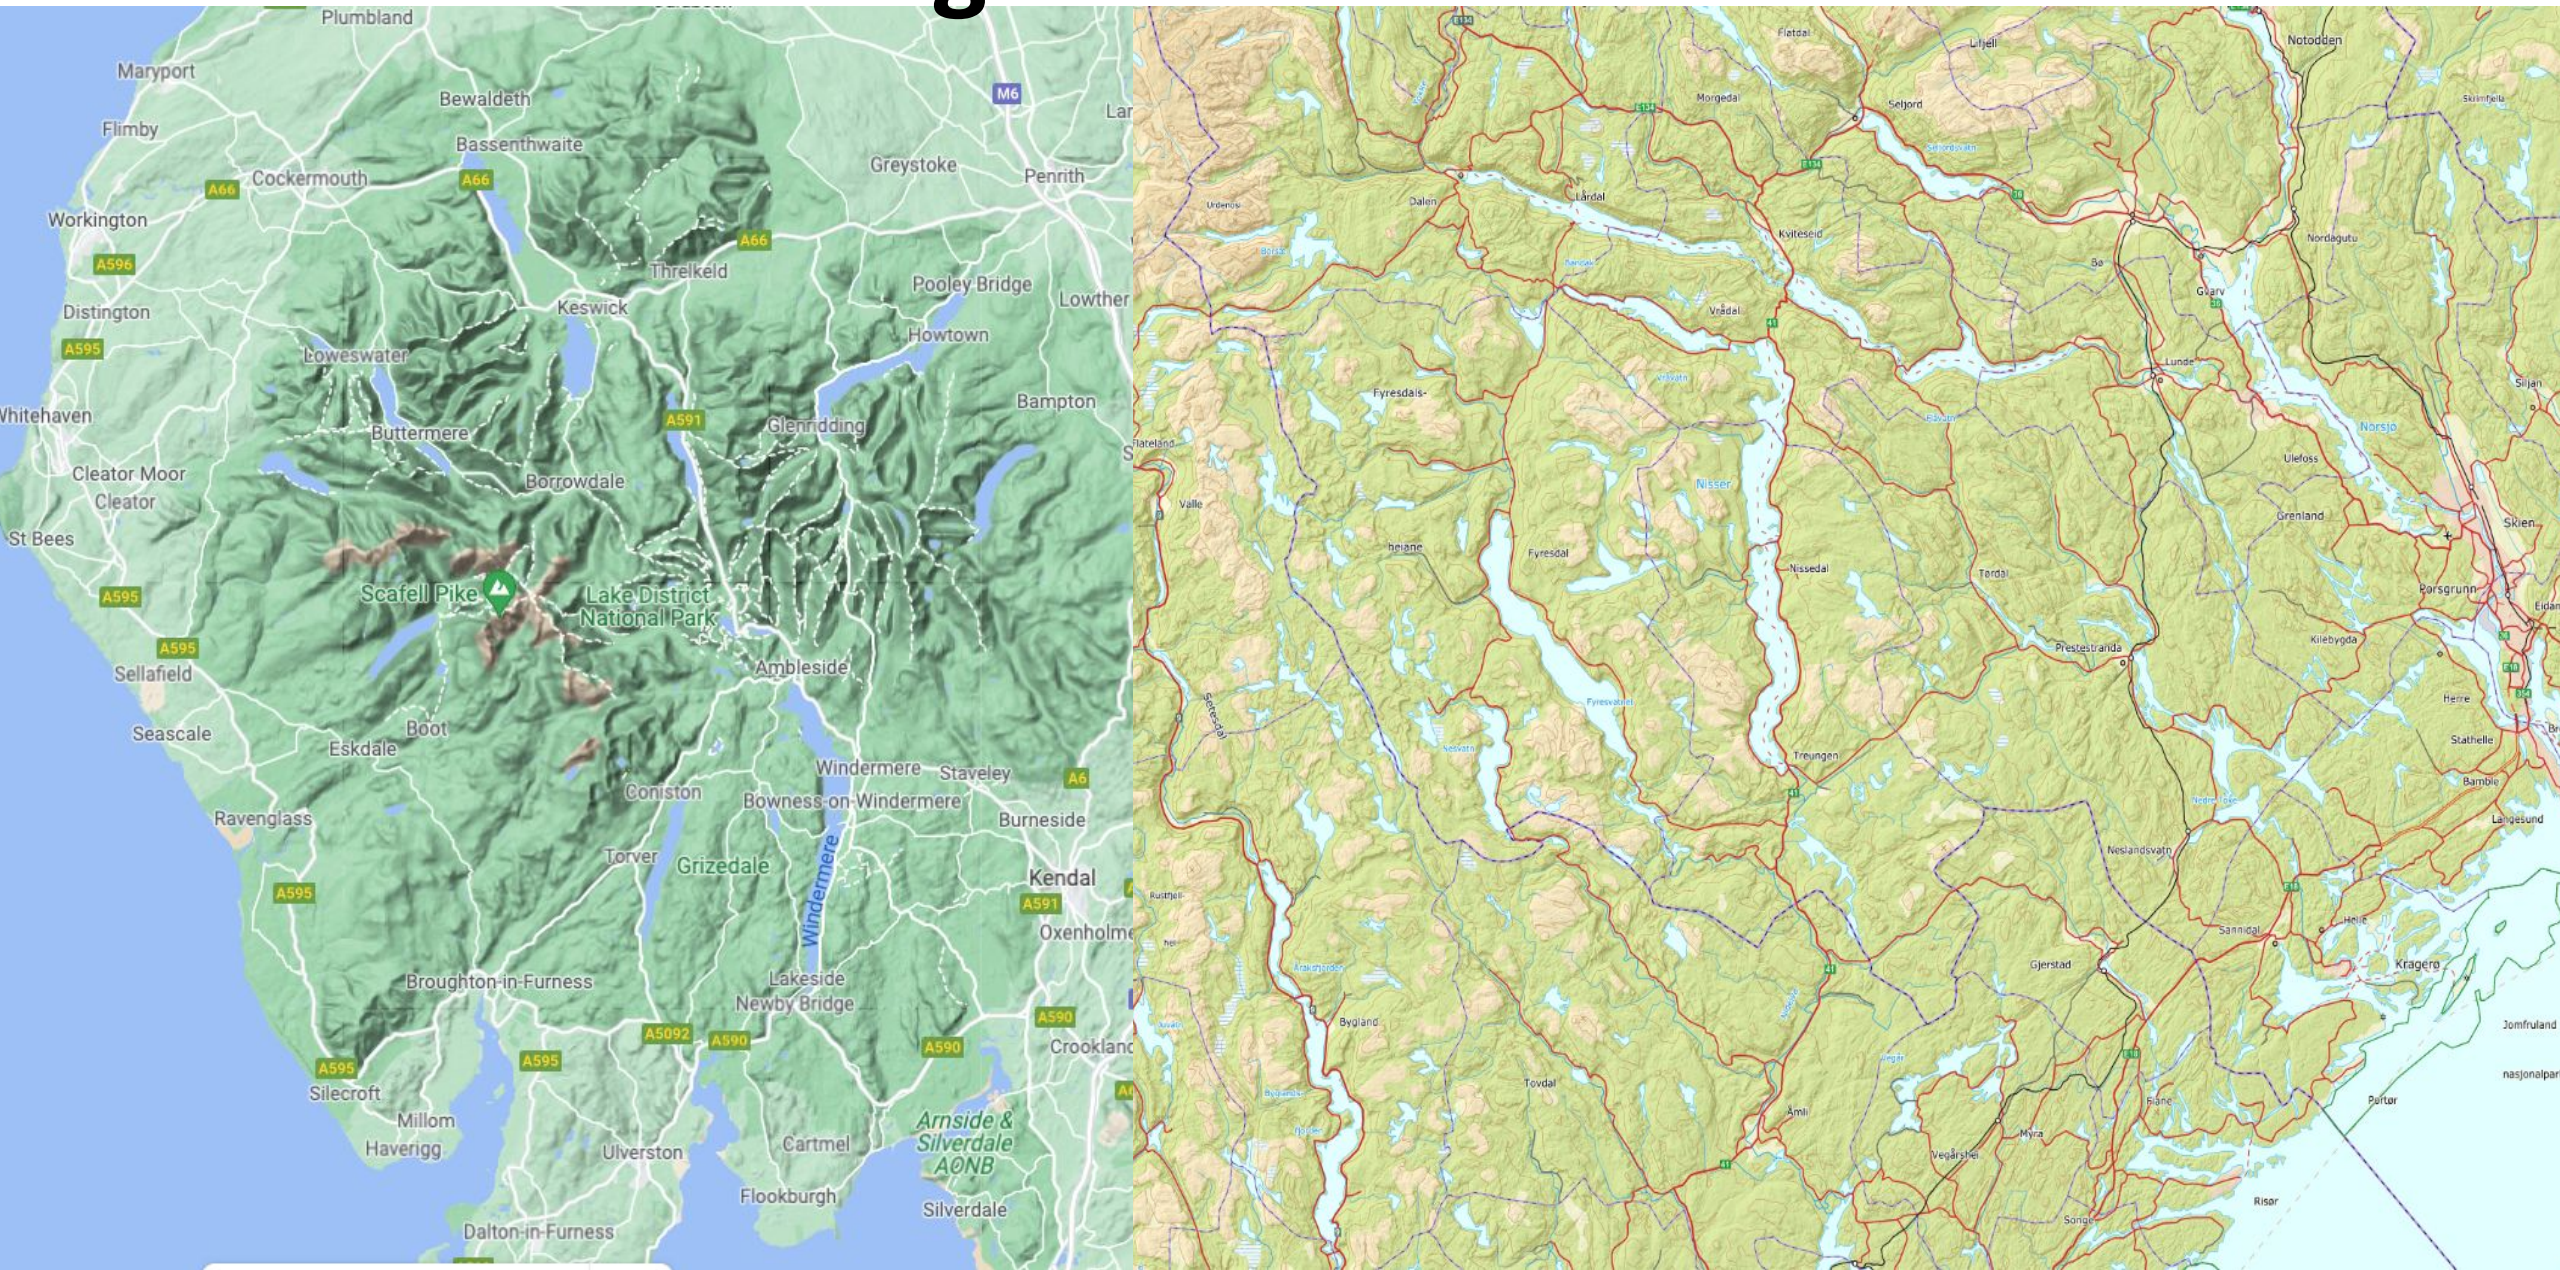

Norwegian Lake District

An aerial photograph of a vast, flat, rocky landscape, likely a glacial moraine. The terrain is composed of large, smooth, greyish-brown rock slabs with visible striations and cracks. Sparse green vegetation is scattered across the surface. In the lower right quadrant, a small group of people and bicycles is visible, providing a sense of scale to the immense landscape. A black rectangular box is overlaid on the center of the image, containing white text.